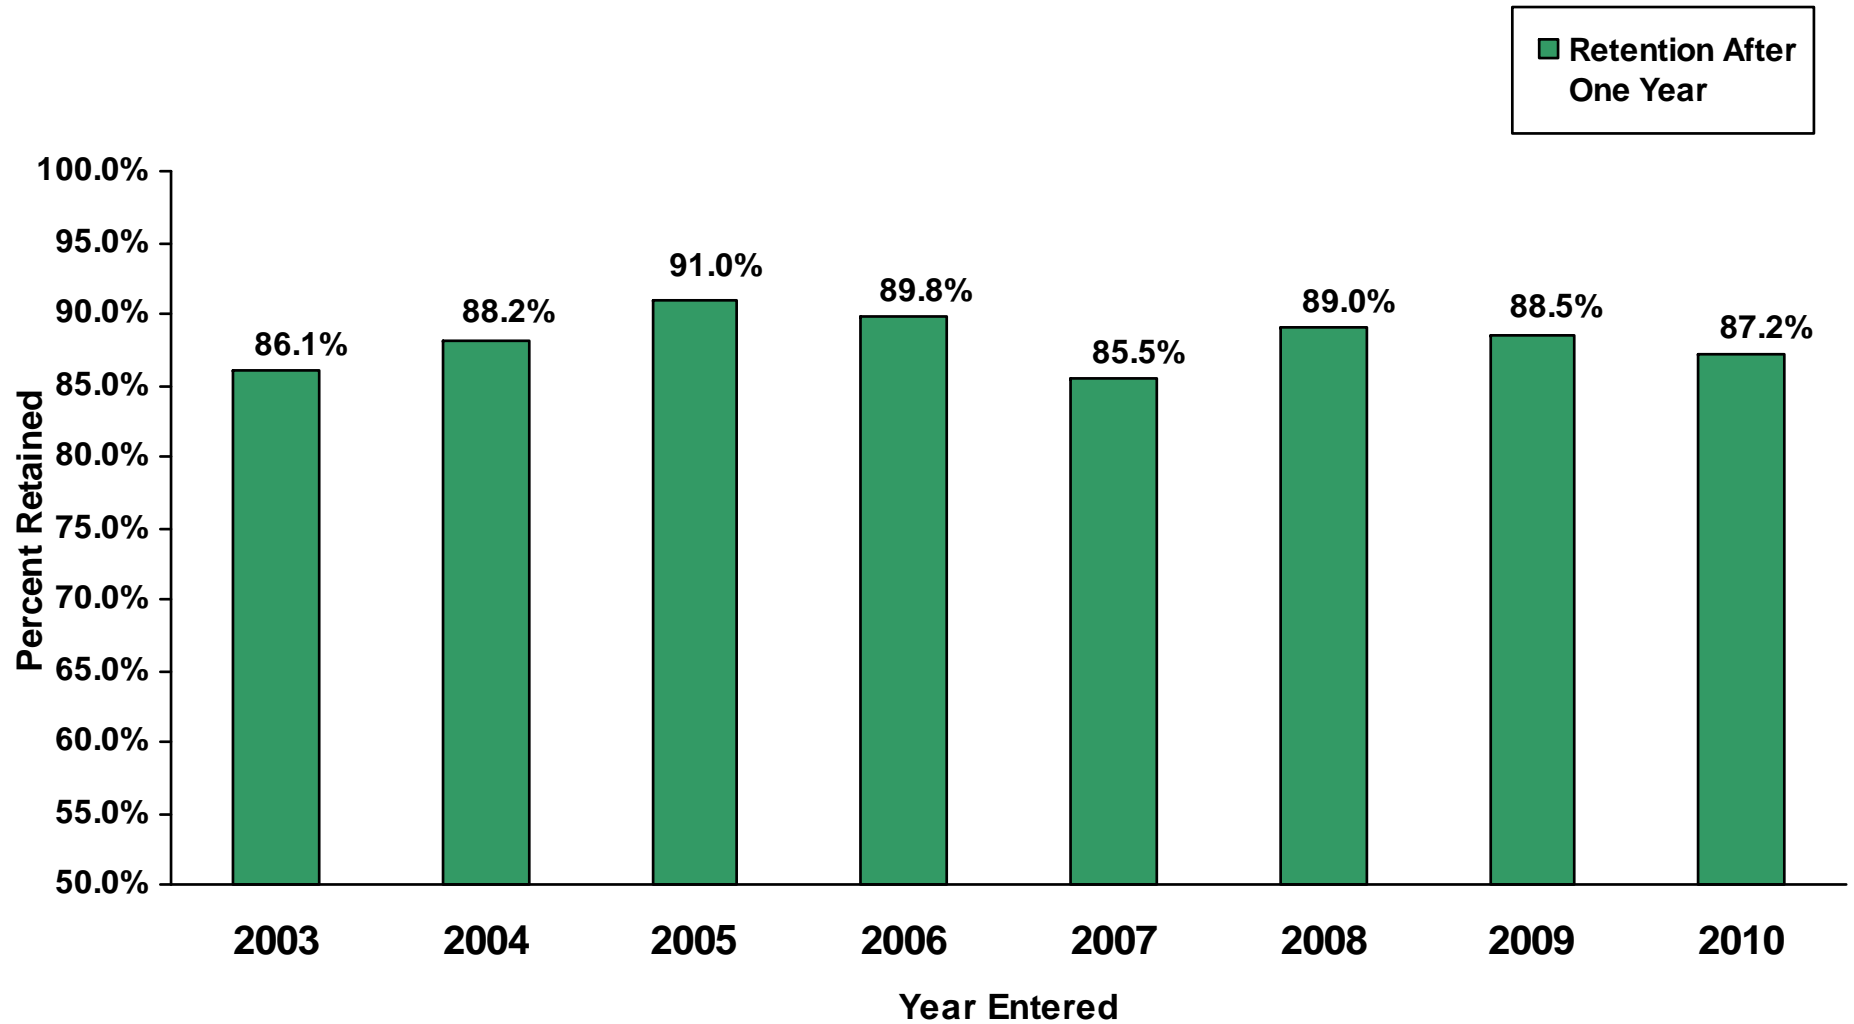

Saint Michael's College Student Retention to Sophomore Year by Class Cohort (2003-2010)

Fall 2010 rate of 87.2% represents a cohort of 547 first-year students. The retention rate for female students was 87.1%. The retention rate for male students was 87.4%. Source: Saint Michel's College Factbook December 2011