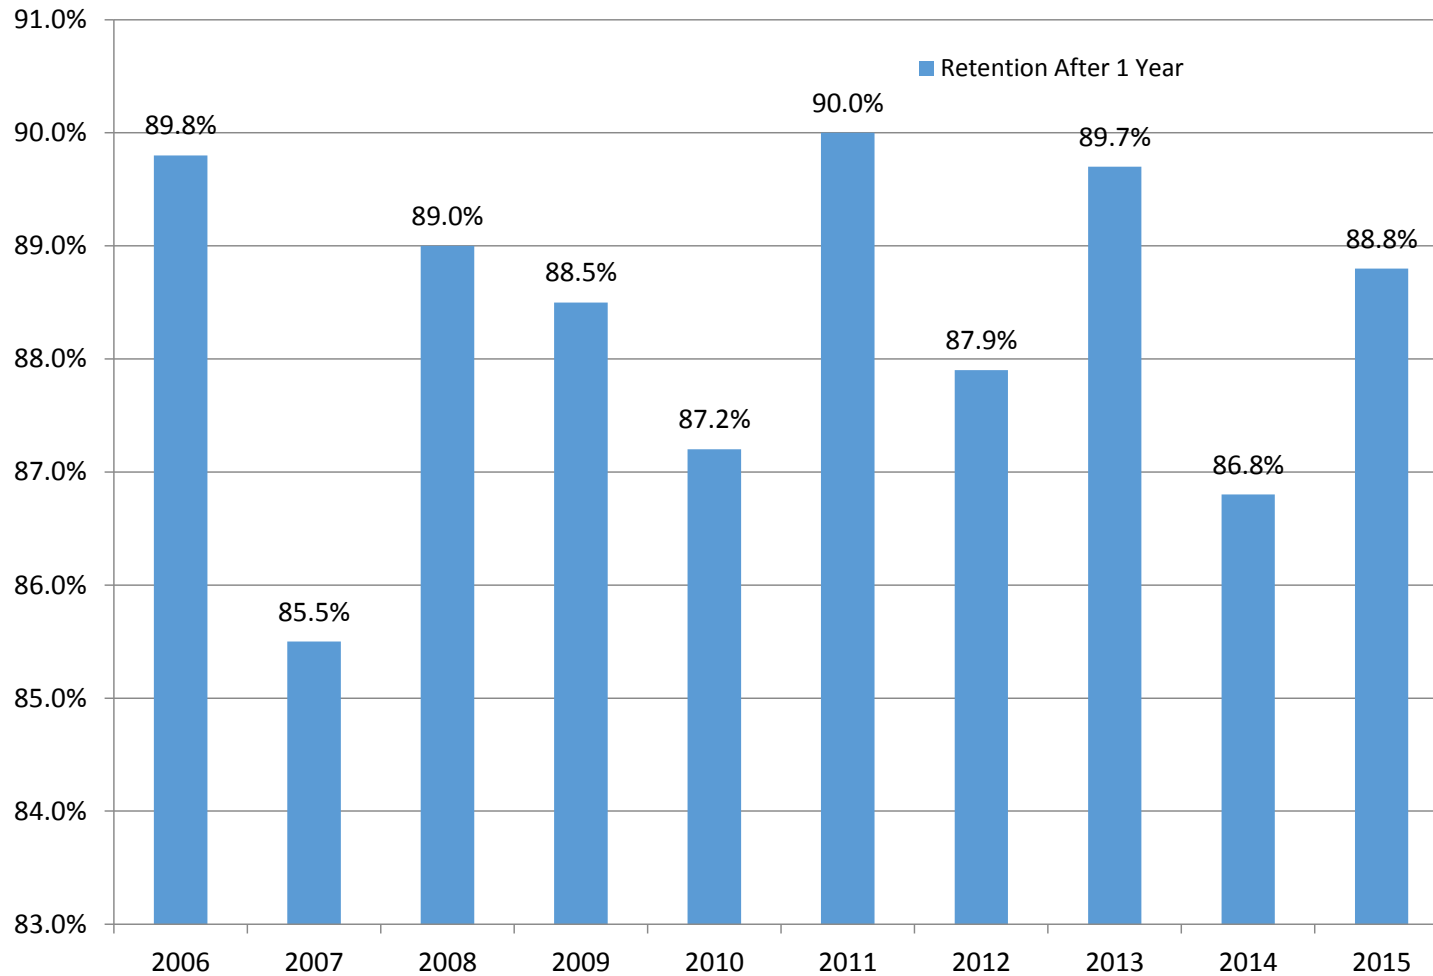

Saint Michael's College Student Retention to Sophomore Year by Class Cohort (2006-2015)

Fall 2015 rate of 88.8% represents a cohort of 464 first-year students. The retention rate for female students (n=251) was 90.4%. The retention rate for male students (n=213) was 86.9%.