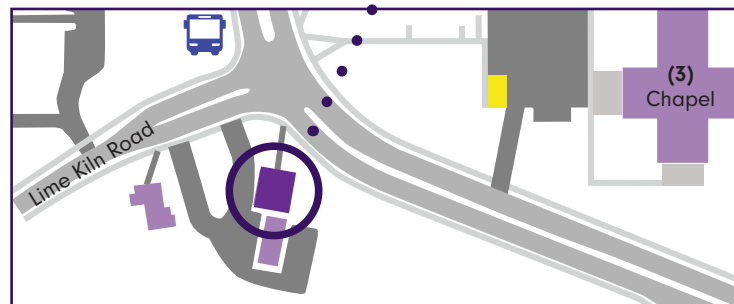

This capital initiative is an exciting addition that **will propel the world-class Purple Knight Alpine and Nordic ski teams to new heights**. Hailing from around the world and across the country, our current roster of skiers made the 2022-23 season one for the record books.

From regular season carnivals to postseason NCAA championships, **our ski teams continue raising the bar**. In 2023 alone, they set school records for team placement, podium finishes (10) and All-America performances (5).

Saint Michael's College Ski Center

For comprehensive news and highlights from the season, visit: smcathletics.com

To make a gift today, visit: smcvt.edu/skicenter