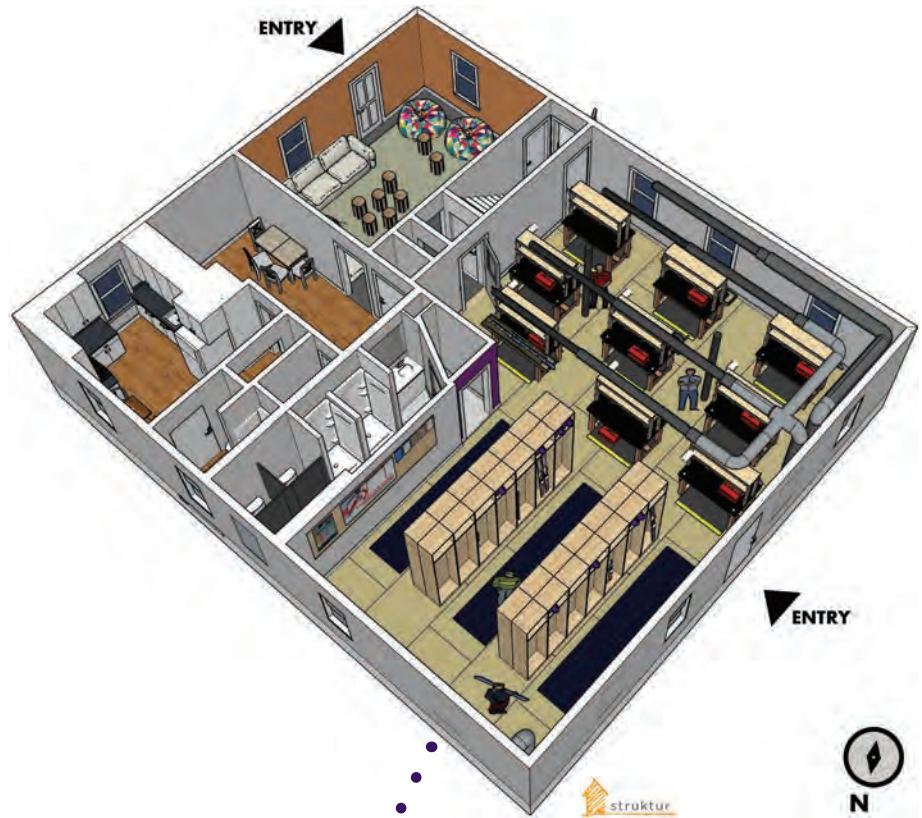

This capital initiative is an exciting addition that **will propel the world-class Purple Knight Alpine and Nordic ski teams to new heights**. Hailing from around the world and across the country, our current roster of skiers made the 2022-23 season one for the record books.

From regular season carnivals to postseason NCAA championships, **our ski teams continue raising the bar**. In 2023 alone, they set school records for team placement, podium finishes (10) and All-America performances (5).

Saint Michael's College Ski Center

For comprehensive news and highlights from the season, visit: smcathletics.com

To make a gift today, visit: smcvt.edu/skicenter